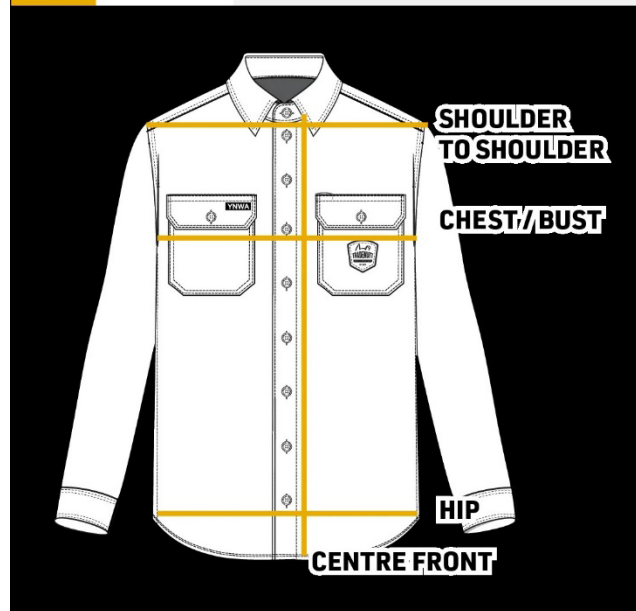

ORDERS ARE FINAL AND NO REFUNDS WILL BE ISSUED FOR CHANGE OF MIND.

POINT OF MEASURE (All measurements in cm)				
	CENTRE FRONT	SHOULDER TO SHOULDER	BUST / CHEST	HIP
XS	66.3	45.5	50.2	50.2
S	67.9	47	53.3	53.3
M	69.5	48.5	56.3	56.3
L	71.1	50	59.3	59.3
XL	72.7	51.5	62.5	62.5
2XL	75.9	54.5	68.3	68.3
3XL	79.1	57.5	74.3	74.3
4XL	82.2	60.5	80.3	80.3
5XL	85.4	63.5	83.3	83.3
6XL	88.5	66.5	86.3	86.3